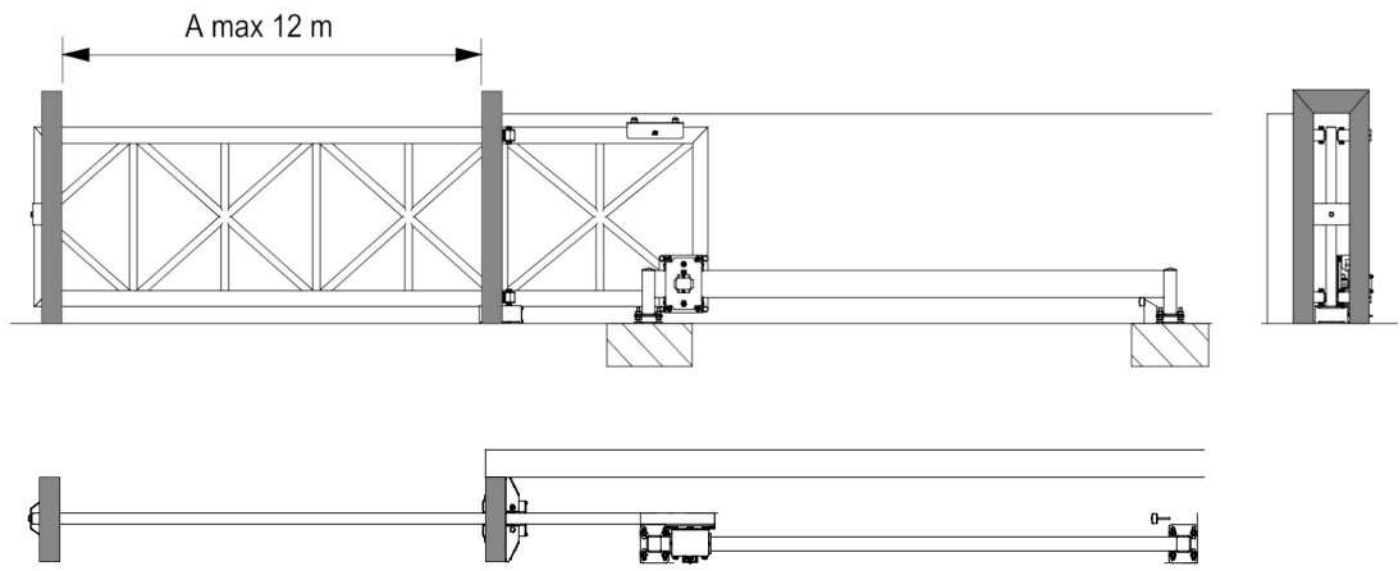

**»HERRAJES PARA PORTON TELESCOPICO CANTILEVER GUARDIAN MARCA FAC
MOD. FS-00010-KIT, FS-00011-KIT.
GUARDIAN CANTILEVER KIT**

KD2100.100 KIT FOR MAX. OPENING 6 m - 500 KG		
CODE	DESCRIPTION	QUANTITY
VD2100.100	Surface roller assembly for guardian type cantilever system	1
VD2200.100	Back roller for guardian type cantilever gates	1
VD2400.N38	Adjustable guide roller	4
VD2501.100	Tail guide adjustment plate	2
VD2500.100	Tail guide template	2
VD2300.100	Front strike	1
VA4101.115	Limit stop to weld	1

KD2100.150 KIT FOR MAX. OPENING 12 m - 1500 KG		
CODE	DESCRIPTION	QUANTITY
VD2100.150	Surface roller assembly for guardian type cantilever system	1
VD2200.150	Back roller for guardian type cantilever gates	1
VD2400.i52	Adjustable guide roller	4
VD2501.150	Tail guide adjustment plate	2
VD2500.150	Tail guide template	2
VD2300.150	Front strike	1
VA4101.115	Limit stop to weld	1